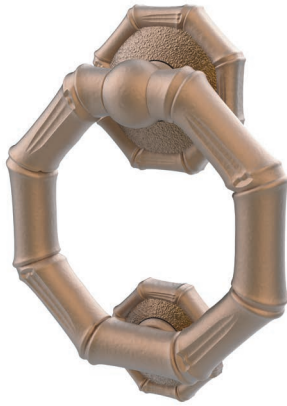

Bamboo Door Knocker

		Standard	Distressed	ETERNA
ACC231	Beaded Door Knocker	1,525.00	1,675.00	1,825.00

All Prices in US Dollars - Prices Subject to Change Without Notice
Please Check with Customer Service for Up to Date Pricing.