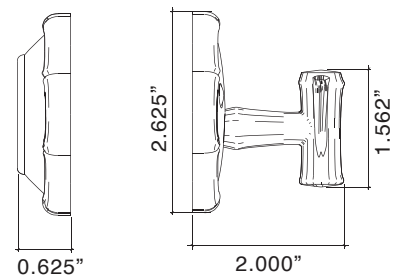

BAMBOO

Bamboo Bell Push

		Standard	Distressed	ETERNA
25-8855-200	Small Bamboo Bell Push	207.73	223.60	240.19
25-8855-262	Large Bamboo Bell Push	212.06	226.48	245.24
256-7005	Oblong Bamboo Bell Push	310.15	346.21	379.39