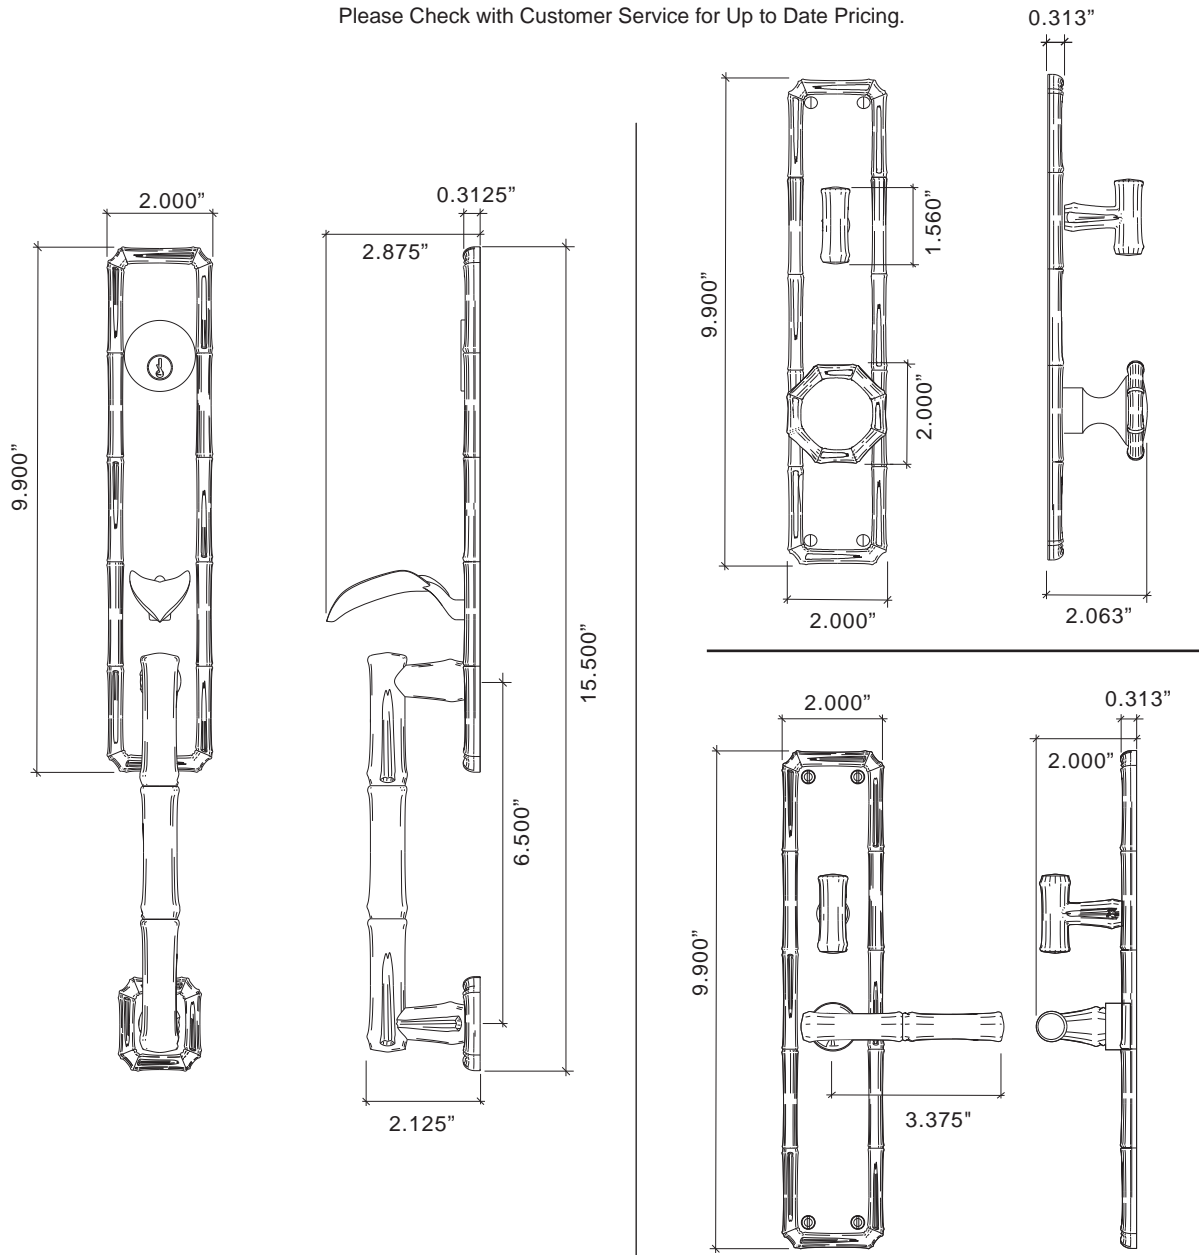

BAMBOO

Bamboo Handleset with Knob

*Handlesets are Made-to-Order		Standard	Distressed	ETERNA
973604	Bamboo Handlesets Entry with Knob	2070.46	2267.52	2503.87
973608	Bamboo Handleset Full Dummy with Knob	1509.47	1678.17	1870.15

Bamboo Handleset with Lever

*Handlesets are Made-to-Order		Standard	Distressed	ETERNA
971604	Bamboo Handlesets Entry with Lever	2078.51	2290.71	2521.12
971608	Bamboo Handleset Full Dummy with Lever	1517.52	1701.36	1886.25

Prices are based upon a standard 1.75 inch door thickness and 2.5 inch backset lock. Other backsets and accommodations for alternate door thicknesses are available at extra cost. Please check with customer service.

All Prices in US Dollars - Prices Subject to Change Without Notice
Please Check with Customer Service for Up to Date Pricing.