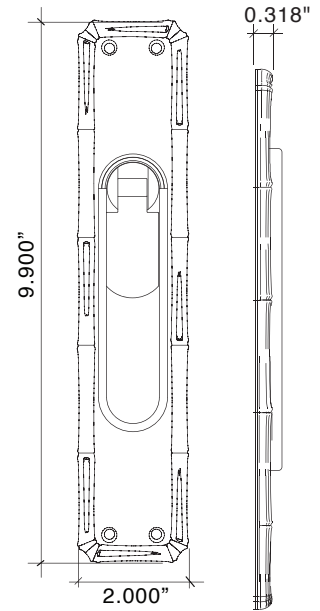

- Highly Detailed Bamboo Design with Band around edge and Intricate Detail in Field
- Solid Forged Brass Plate
- Solid Forged Brass Finger Pull
- Hand Polished
- Plates available in Five Options:
  - Drop Ring
  - ER Button
  - Cut for Cylinder
  - Bit Key
  - Blank
- Suited Pocket Door Hardware is Made-to-Order, Non cancelable, once ordered, and Non-Returnable
- Plates are Surface Mounted
- Minimum Door Thickness 1 3/4"
- Requires 1/2" to 5/8" of clearance at the pocket
- See **Pocket Door** Section for More Detailed Information on how to prepare the Door and Pocket Trim

Bamboo Tilt-Turn Window Trim