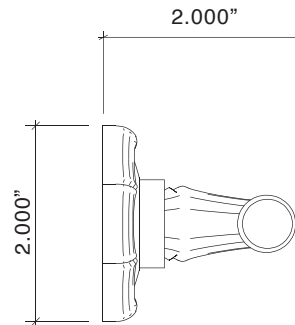

Bamboo Lever on Rose

Bamboo Lever with Small Bamboo Rose

- Highly Detailed Bamboo Design with Band around edge and Intricate Detail in Field
- Solid Forged Brass Lever and Rose
- Hand Polished
- Fully Concealed Mounting
- All Von Morris Knobs can be used with any Rose or Escutcheon Plate
- All IML Privacy and Tubular Mortise Bolt Privacy Sets come with ER Trim Standard on the Exterior. Exterior Bit Key Trim can be substituted for no additional charge.

Bamboo Lever with Large Bamboo Rose

- Highly Detailed Bamboo Design with Band around edge and Intricate Detail in Field
- Solid Forged Brass Lever and Rose
- Hand Polished
- Fully Concealed Mounting
- All Von Morris Knobs can be used with any Rose or Escutcheon Plate
- All IML Privacy and Tubular Mortise Bolt Privacy Sets come with ER Trim Standard on the Exterior. Exterior Bit Key Trim can be substituted for no additional charge.