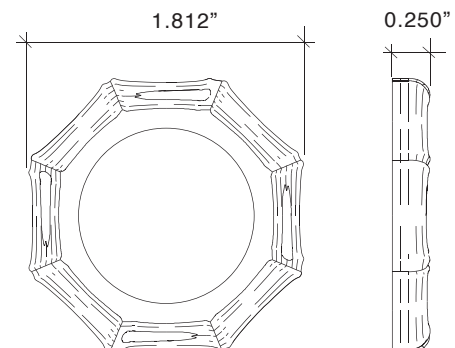

Art Deco Escutcheon Plates

		Standard	Distressed	ETERNA
84615	Bamboo Escutcheon Plate, Blank Push Plate	223.15	261.96	291.07
84600	Bamboo Escutcheon Plate, Cut for Knob/Lever (IML/TL)	238.47	279.94	311.05
84610	Bamboo Escutcheon Plate, Cut for Turn, with Turn (IML/TL)	343.95	403.77	448.64
84611	Bamboo Escutcheon Plate, Cut for ER (IML/TL)	259.35	304.46	338.28
84612	Bamboo Escutcheon Plate, Cut for Bit Key (IML/TL)	259.35	304.46	338.28
84613	Bamboo Escutcheon Plate, Cut for Cylinder (IML)	259.35	304.46	338.28
84617	Bamboo Escutcheon Plate, Cut for Entry Cylinder	279.64	328.27	364.75
84618	Bamboo Escutcheon Plate, Cut for Entry Turnpiece w/ Turnpiece	364.24	427.58	475.09
84619	Bamboo Escutcheon Plate, Cut for Entry with Knob/Lever	250.41	293.93	326.59