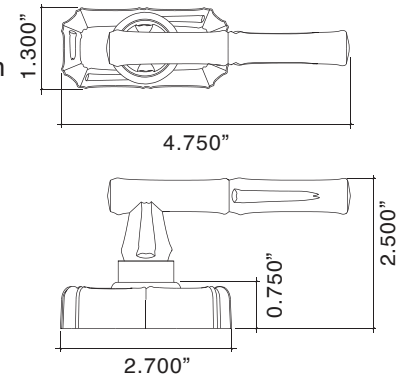

- Highly Detailed Bamboo Design with Band around edge and Intricate Detail in Field
- Solid Forged Brass Lever and Cover
- Hand Polished
- Fully Concealed Mounting
- All Von Morris Levers are interchangeable
- Includes Indexing Box
- Fits all Tilt-Turn Windows

Bamboo Handrail Bracket