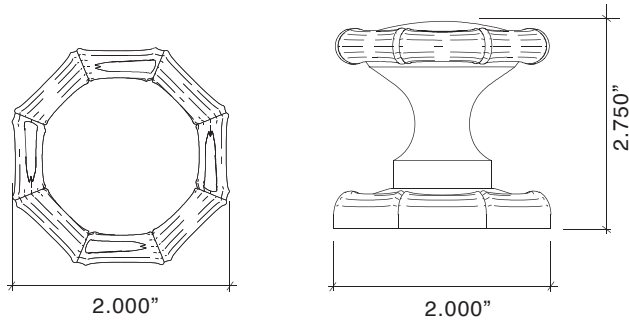

- Highly Detailed Bamboo Design with Band around edge and Intricate Detail in Field
- Solid Forged Brass Knob and Rose
- Hand Polished
- Fully Concealed Mounting
- All Von Morris Knobs can be used with any Rose or Escutcheon Plate
- All IML Privacy and Tubular Mortise Bolt Privacy Sets come with ER Trim Standard on the Exterior. Exterior Bit Key Trim can be substituted for no additional charge.

Bamboo Knob with Large Bamboo Rose