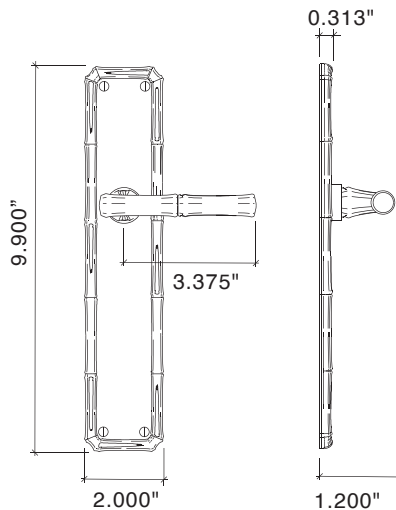

- Solid forged brass with Bamboo Lever and Plate.
- Highly Detailed Bamboo design.
- Adaptor for American cylinder block has the same detailing as rest of Bamboo suite.
- Turn pieces for both American cylinder and European Profile cylinder share the same detailing as rest of Bamboo suite.