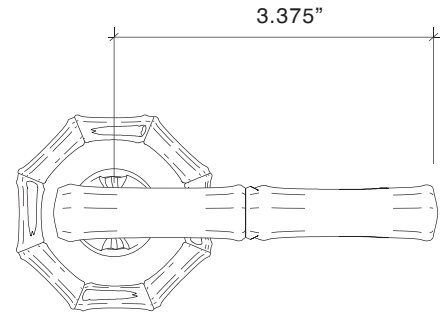

All IML Privacy and Tubular Mortise Bolt Privacy Sets come with ER Trim Standard on the Exterior. Exterior Bit Key Trim can be substituted for no additional charge.

Bamboo Lever with Large Bamboo Rose

Entry Mortise		Standard	Distressed	ETERNA
98830/55262	Bamboo Lever with Large Rose - Entry Mortise	1327.16	1508.20	1645.96
IML Mortise Sets				
8830/55261	Bamboo Lever with Large Rose - IML Passage	646.27	755.18	833.80
8830/55262	Bamboo Lever with Large Rose - IML Privacy	976.61	1130.25	1231.95
8830/55263	Bamboo Lever with Large Rose - IML Bit Key	900.16	1039.36	1132.41
8830/55264	Bamboo Lever with Large Rose - IML Single	938.95	1086.43	1190.11
8830/55265	Bamboo Lever with Large Rose - IML Double	1011.23	1165.76	1276.67
Tubular Latch Sets				
300521	Bamboo Lever with Large Rose - TL Passage, 2-3/4 BS	496.24	602.27	662.14
300522	Bamboo Lever with Large Rose - TL Passage, 2-3/8 BS	496.24	602.27	662.14
300523	Bamboo Lever with Large Rose - TL Privacy, 2-3/4 BS	533.75	639.78	695.31
300524	Bamboo Lever with Large Rose - TL Privacy, 2-3/8 BS	533.75	639.78	695.31
300525	Bamboo Lever with Large Rose - Privacy (Passage TL with Mortise Bolt 2-3/8 BS)	845.34	1017.73	1141.06
Dummy Trim				
8830/55267	Bamboo Lever with Large Rose - Single Dummy	214.22	260.74	282.02
8830/55268	Bamboo Lever with Large Rose - Pair of Dummies	416.90	509.94	552.50

Bamboo Lever on Rose

Bamboo Lever with Small Bamboo Rose

Bamboo Lever 8830
Small Bamboo Rose 8855-200

- Highly Detailed Bamboo Design with Band around edge and Intricate Detail in Field
- Solid Forged Brass Lever and Rose
- Hand Polished
- Fully Concealed Mounting
- All Von Morris Knobs can be used with any Rose or Escutcheon Plate
- All IML Privacy and Tubular Mortise Bolt Privacy Sets come with ER Trim Standard on the Exterior. Exterior Bit Key Trim can be substituted for no additional charge.