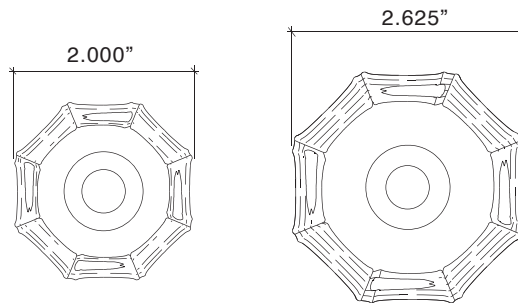

Bamboo Bell Push

- Highly Detailed Bamboo Design with Band around edge and Intricate Detail in Field
- Solid Forged Brass
- Hand Polished
- Fully Concealed Mounting
- Available in Small, Large or Oblong Rose
- Bright White LED Illuminated Push Button

Large Bamboo Bell Push