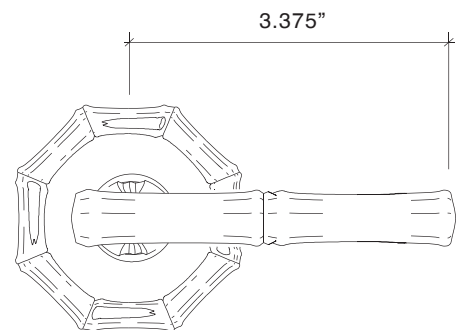

Bamboo Lever on Rose

Bamboo Lever with Small Bamboo Rose

Bamboo Lever 8830
Small Bamboo Rose 8855-200

- Highly Detailed Bamboo Design with Band around edge and Intricate Detail in Field
- Solid Forged Brass Lever and Rose
- Hand Polished
- Fully Concealed Mounting
- All Von Morris Knobs can be used with any Rose or Escutcheon Plate
- All IML Privacy and Tubular Mortise Bolt Privacy Sets come with ER Trim Standard on the Exterior. Exterior Bit Key Trim can be substituted for no additional charge.

Bamboo Lever with Large Bamboo Rose

Bamboo Lever 8830
Large Bamboo Rose 8855-262

- Highly Detailed Bamboo Design with Band around edge and Intricate Detail in Field
- Solid Forged Brass Lever and Rose
- Hand Polished
- Fully Concealed Mounting
- All Von Morris Knobs can be used with any Rose or Escutcheon Plate
- All IML Privacy and Tubular Mortise Bolt Privacy Sets come with ER Trim Standard on the Exterior. Exterior Bit Key Trim can be substituted for no additional charge.