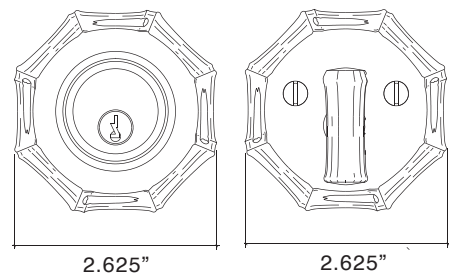

BAMBOO

Bamboo Bell Push

		Standard	Distressed	ETERNA
25-8855-200	Small Bamboo Bell Push	207.73	223.60	240.19
25-8855-262	Large Bamboo Bell Push	212.06	226.48	245.24
256-7005	Oblong Bamboo Bell Push	310.15	346.21	379.39