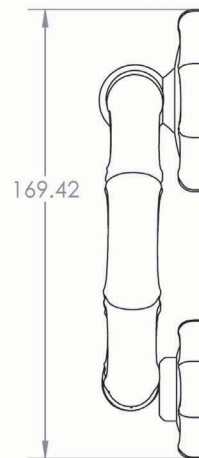

Bamboo Door Knocker

- Detailed and Realistic Bamboo Design
- Generously sized.
- Solid CNC Machined Billet Brass
- Hand Polished
- Fully Concealed Mounting

ACC231