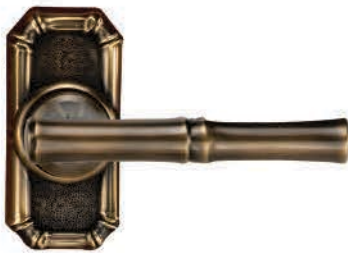

Bamboo Pocket Door Lock

- Highly Detailed Bamboo Design with Band around edge and Intricate Detail in Field
- Solid Forged Brass Plate
- Solid Forged Brass Finger Pull
- Hand Polished
- Plates available in Five Options:
  - Drop Ring
  - ER Button
  - Cut for Cylinder
  - Bit Key
  - Blank
- Suited Pocket Door Hardware is Made-to-Order, Non cancelable, once ordered, and Non-Returnable
- Plates are Surface Mounted
- Minimum Door Thickness 1 3/4"
- Requires 1/2" to 5/8" of clearance at the pocket
- See **Pocket Door** Section for More Detailed Information on how to prepare the Door and Pocket Trim

Bamboo Tilt-Turn Window Trim

700530

- Highly Detailed Bamboo Design with Band around edge and Intricate Detail in Field
- Solid Forged Brass Lever and Cover
- Hand Polished
- Fully Concealed Mounting
- All Von Morris Levers are interchangeable
- Includes Indexing Box
- Fits all Tilt-Turn Windows

Bamboo Handrail Bracket

- Highly Detailed Bamboo Design with Band around edge and Intricate Detail in Field
- Solid Forged Brass
- Fully concealed mounting
- "T" Nut finished to match Rose

Dimensions:

Projection: Wall to centerline of railing: 2.625".

Clearance: 1.625" using 2.0" outside diameter rail.

Standard Saddle: 1.0" wide x 2.0" long - flat.

Fasteners: 5/16" x 2.0" hanger bolt and three #12 x 2.0" steel screws.

- Radius Saddle Adapter Available at Additional Cost