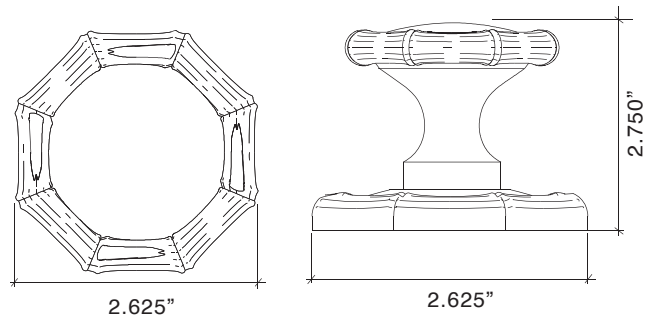

- Highly Detailed Bamboo Design with Band around edge and Intricate Detail in Field
- Solid Forged Brass Knob and Rose
- Hand Polished
- Fully Concealed Mounting
- All Von Morris Knobs can be used with any Rose or Escutcheon Plate
- All IML Privacy and Tubular Mortise Bolt Privacy Sets come with ER Trim Standard on the Exterior. Exterior Bit Key Trim can be substituted for no additional charge.