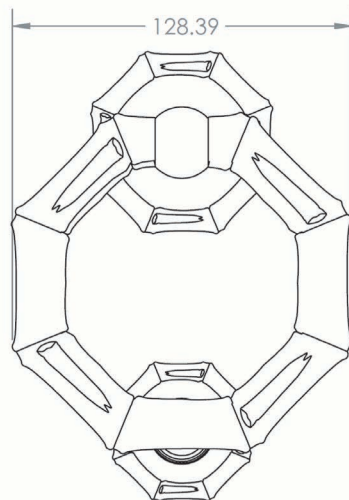

Bamboo Door Knocker

- Detailed and Realistic Bamboo Design
- Generously sized.
- Solid CNC Machined Billet Brass
- Hand Polished
- Fully Concealed Mounting

ACC231