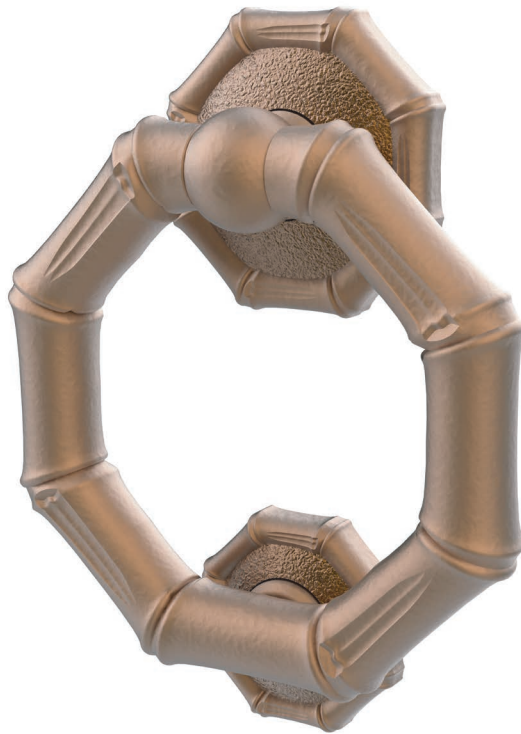

Bamboo Door Knocker

- Detailed and Realistic Bamboo Design
- Generously sized.
- Solid CNC Machined Billet Brass
- Hand Polished
- Fully Concealed Mounting

ACC231