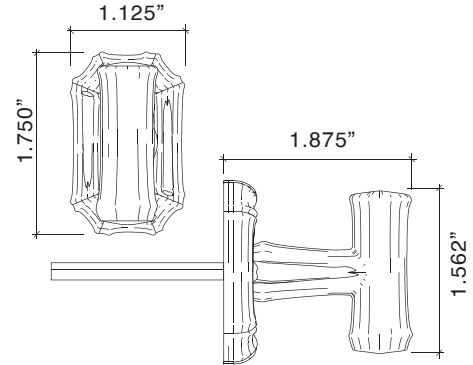

BAMBOO

All Prices in US Dollars - Prices Subject to Change Without Notice
Please Check with Customer Service for Up to Date Pricing.

Bamboo Turnpiece Trim

	Description	Standard	Distressed	ETERNA
9538/41	Mortise Bolt w/ Bamboo Rose w/Turnpiece	243.56	287.10	329.73
9538/42	Mortise Bolt w/ Bamboo Rose w/Turnpiece and ER Rose	329.59	367.18	414.93
8865-001	1.25" Bamboo Rose with Turnpiece	168.73	199.64	225.40
8865-002	1.25" Bamboo Rose cut for ER Button	65.33	76.68	85.20
8865-003	1.25" Bamboo Rose cut for Bit Key	65.33	76.68	85.20
8884	Bamboo Turnpiece	103.90	122.27	135.86
8893	Bamboo Cylinder Collar	74.74	87.79	97.55

All IML Privacy and Tubular Mortise Bolt Privacy Sets come with ER Trim Standard on the Exterior. Exterior Bit Key Trim can be substituted for no additional charge.

Bamboo Turnpiece Trim

Bamboo Escutcheon with Bamboo Turnpiece

8861-001

- Highly Detailed Bamboo Design with Band around edge and Intricate Detail in Field
- Solid Forged Brass Turnpiece.
- Forged Brass Escutcheon.
- 5mm x 5mm Spindle positioned on the diamond.
- Furnished with #4 Solid Brass oval head slotted wood screws finished to match Escutcheon and Turnpiece.