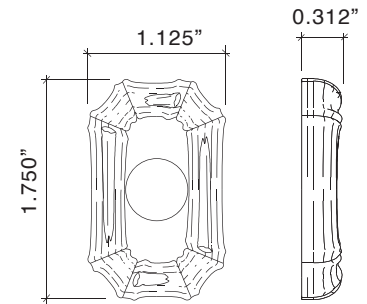

Bamboo Bit Key Trim

- Forged Brass Escutcheon.
- Furnished with #4 Solid Brass oval head slotted wood screws finished to match Escutcheon.