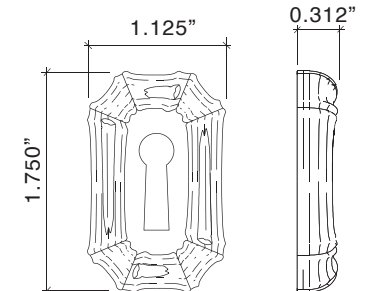

Bamboo Cylinder Collar