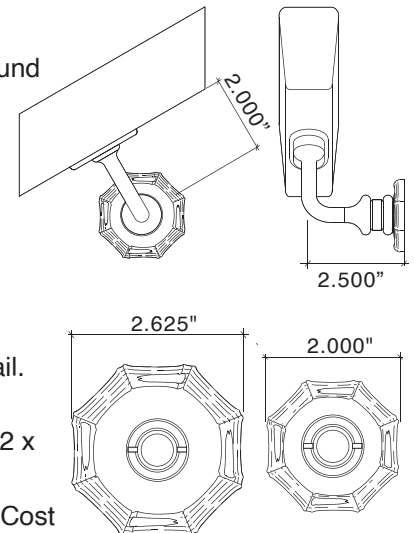

Bamboo Handrail Bracket

- Highly Detailed Bamboo Design with Band around edge and Intricate Detail in Field
- Solid Forged Brass
- Fully concealed mounting
- "T" Nut finished to match Rose

Dimensions:

Projection: Wall to centerline of railing: 2.625".

Clearance: 1.625" using 2.0" outside diameter rail.

Standard Saddle: 1.0" wide x 2.0" long - flat.

Fasteners: 5/16" x 2.0" hanger bolt and three #12 x 2.0" steel screws.

- Radius Saddle Adapter Available at Additional Cost