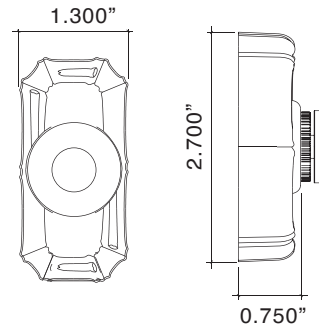

Bamboo Deadbolt