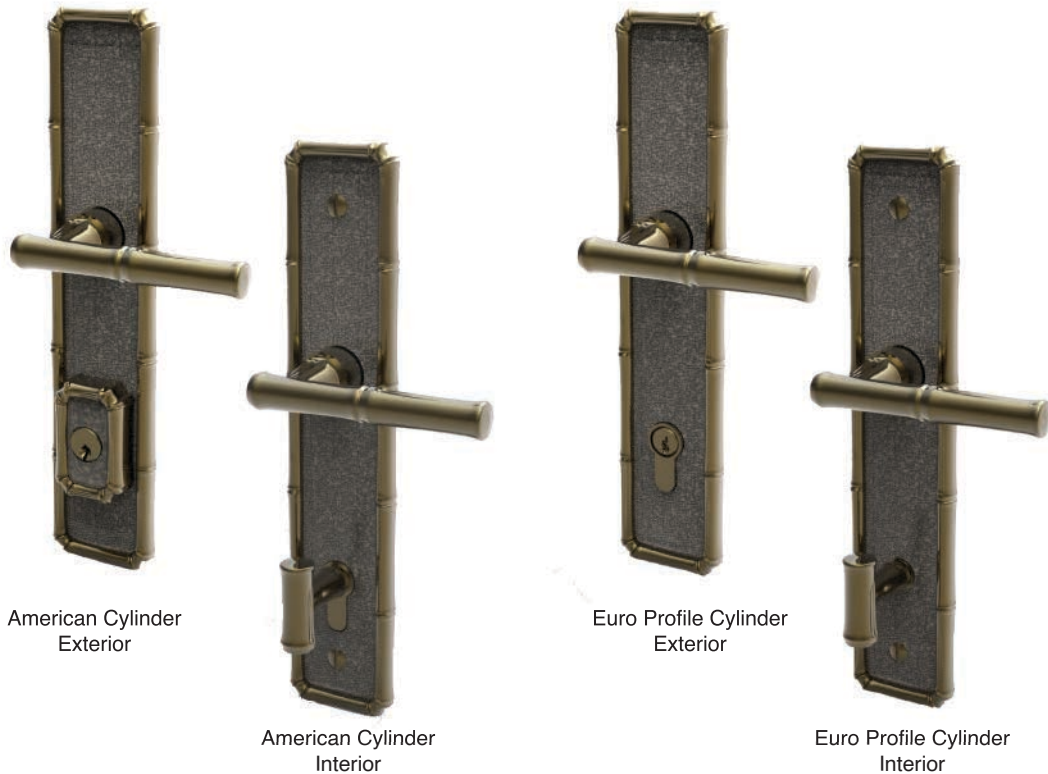

All Prices in US Dollars - Prices Subject to Change Without Notice
Please Check with Customer Service for Up to Date Pricing.

Bamboo Handlesets

Bamboo Handleset
Exterior

Interior Lever

Interior Knob

- Solid Forged Brass Bamboo Handleset with Detailed Thumbblatch and Plate
- Highly Detailed Bamboo Design
- Interior Trim Options: Knob/Lever Escutcheon, or Full Interior Handleset, all in Solid Forged Brass
- All Von Morris Knobs, Levers and Escutcheons are available for Interior Trim
- Trim is supplied standard for 1.75 inch door thickness and 2.5 inch backset lock. Other backsets and accommodations for alternate door thicknesses are available at extra cost. Please check with customer service.

BAMBOO

Bamboo Multi-Point Trim - American Cylinder

*Multi-Point Trim is Made-to-Order		Standard	Distressed	ETERNA
72601	Bamboo American Cylinder MP Active	1278.98	1433.54	1517.26
72602	Bamboo American Cylinder Full Dummy	821.82	990.58	1076.87
72603	Bamboo American Cylinder Passage	856.60	1025.35	1111.65
72604	Bamboo American Cylinder Patio	992.81	1171.53	1266.92
72605	Bamboo American Cylinder Fixed Ext./Active Int.	942.90	1111.65	1197.94

Bamboo Multi-Point Trim

American Cylinder
Exterior

American Cylinder
Interior

Euro Profile Cylinder
Exterior

Euro Profile Cylinder
Interior

Von Morris Bamboo Multi-Point lock trim is Custom Made to Order. Your trim will be crafted to the door specifications/details/measurements you provide.

All Von Morris Escutcheon Plates may be modified to fit a multitude of Multi-Point locks in either Euro Profile Cylinder or American Cylinder.

The Von Morris American Cylinder Multi-Point trim is different from other manufacturers. Von Morris has redesigned every aspect of the Multi-Point Trim, including the American Cylinder Mounting Blocks. Instead of one generic block mounted to all styles, each suite gets its own unique suited block. For Profile Cylinder trims, the turn piece mounted to the Profile Cylinder is the same design as the trim.