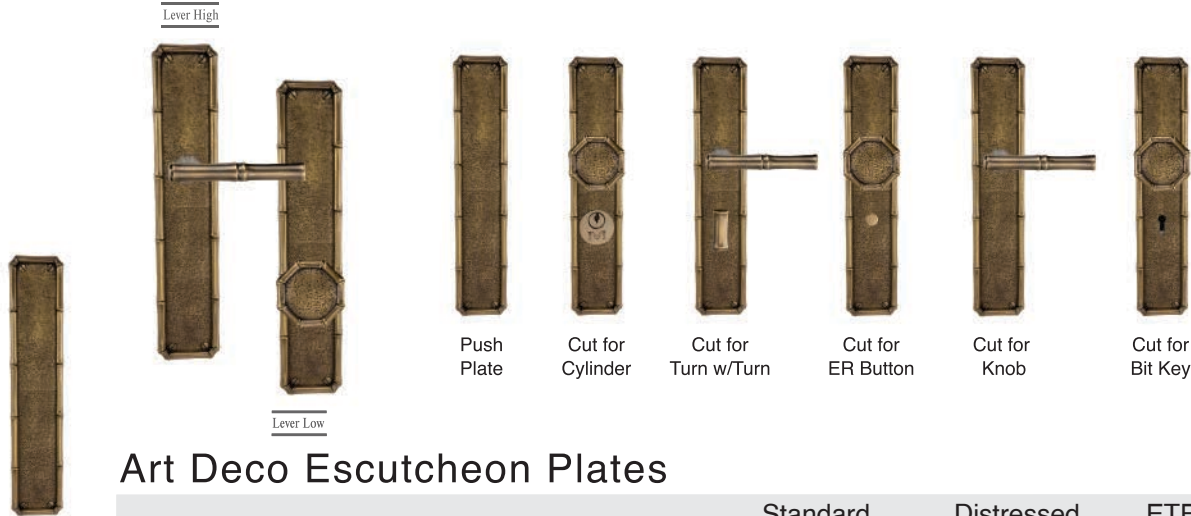

Bamboo Emergency Release Trim

8865-002

- Forged Brass Escutcheon
- Wrought Brass Hole Cover is included and finished to match Escutcheon.
- Furnished with #4 Solid Brass oval head slotted wood screws finished to match Escutcheon.

Bamboo Bit Key Trim

8865-003

- Forged Brass Escutcheon.
- Furnished with #4 Solid Brass oval head slotted wood screws finished to match Escutcheon.

Bamboo Cylinder Collar

8893

- Highly Detailed Bamboo Design with Band around edge and Intricate Detail in Field
- Solid Forged Brass.

Art Deco Escutcheon Plates

		Standard	Distressed	ETERNA
84615	Bamboo Escutcheon Plate, Blank Push Plate	223.15	261.96	291.07
84600	Bamboo Escutcheon Plate, Cut for Knob/Lever (IML/TL)	238.47	279.94	311.05
84610	Bamboo Escutcheon Plate, Cut for Turn, with Turn (IML/TL)	343.95	403.77	448.64
84611	Bamboo Escutcheon Plate, Cut for ER (IML/TL)	259.35	304.46	338.28
84612	Bamboo Escutcheon Plate, Cut for Bit Key (IML/TL)	259.35	304.46	338.28
84613	Bamboo Escutcheon Plate, Cut for Cylinder (IML)	259.35	304.46	338.28
84617	Bamboo Escutcheon Plate, Cut for Entry Cylinder	279.64	328.27	364.75
84618	Bamboo Escutcheon Plate, Cut for Entry Turnpiece w/ Turnpiece	364.24	427.58	475.09
84619	Bamboo Escutcheon Plate, Cut for Entry with Knob/Lever	250.41	293.93	326.59

All IML Privacy and Tubular Mortise Bolt Privacy Sets come with ER Trim Standard on the Exterior. Exterior Bit Key Trim can be substituted for no additional charge.

All Prices in US Dollars - Prices Subject to Change Without Notice
Please Check with Customer Service for Up to Date Pricing.