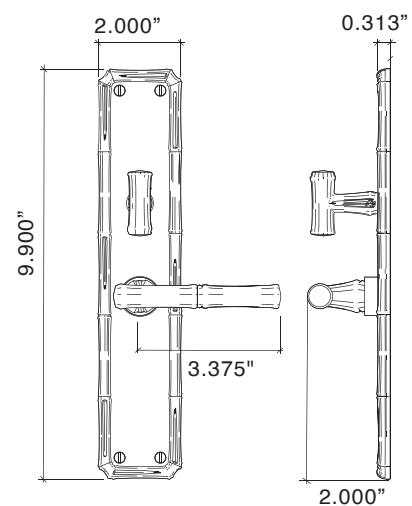

Bamboo Trim with Bamboo Lever 8830