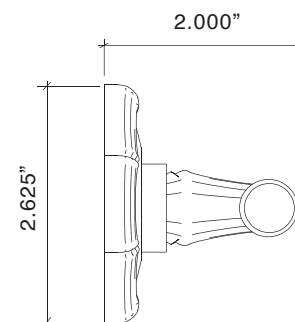

Bamboo Lever on Rose

Bamboo Lever with Small Bamboo Rose

- Highly Detailed Bamboo Design with Band around edge and Intricate Detail in Field
- Solid Forged Brass Lever and Rose
- Hand Polished
- Fully Concealed Mounting
- All Von Morris Knobs can be used with any Rose or Escutcheon Plate
- All IML Privacy and Tubular Mortise Bolt Privacy Sets come with ER Trim Standard on the Exterior. Exterior Bit Key Trim can be substituted for no additional charge.

Bamboo Lever with Large Bamboo Rose

- Highly Detailed Bamboo Design with Band around edge and Intricate Detail in Field
- Solid Forged Brass Lever and Rose
- Hand Polished
- Fully Concealed Mounting
- All Von Morris Knobs can be used with any Rose or Escutcheon Plate
- All IML Privacy and Tubular Mortise Bolt Privacy Sets come with ER Trim Standard on the Exterior. Exterior Bit Key Trim can be substituted for no additional charge.