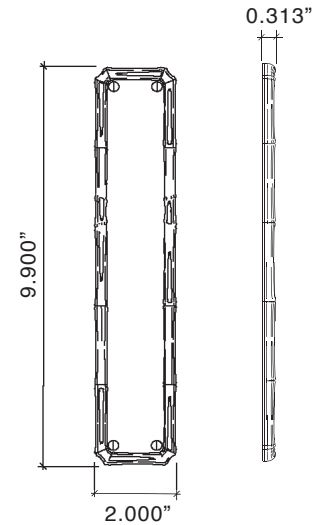

Art Deco Escutcheon Plates

		Standard	Distressed	ETERNA
84615	Bamboo Escutcheon Plate, Blank Push Plate	223.15	261.96	291.07
84600	Bamboo Escutcheon Plate, Cut for Knob/Lever (IML/TL)	238.47	279.94	311.05
84610	Bamboo Escutcheon Plate, Cut for Turn, with Turn (IML/TL)	343.95	403.77	448.64
84611	Bamboo Escutcheon Plate, Cut for ER (IML/TL)	259.35	304.46	338.28
84612	Bamboo Escutcheon Plate, Cut for Bit Key (IML/TL)	259.35	304.46	338.28
84613	Bamboo Escutcheon Plate, Cut for Cylinder (IML)	259.35	304.46	338.28
84617	Bamboo Escutcheon Plate, Cut for Entry Cylinder	279.64	328.27	364.75
84618	Bamboo Escutcheon Plate, Cut for Entry Turnpiece w/ Turnpiece	364.24	427.58	475.09
84619	Bamboo Escutcheon Plate, Cut for Entry with Knob/Lever	250.41	293.93	326.59

Bamboo Sectional Trim Components

	Description	Standard	Distressed	ETERNA
8805-200	Pair Bamboo Knobs	196.56	231.84	255.36
8830	Pair Bamboo Levers	210.00	272.16	283.36
8855-200	Pair Small Bamboo Roses	77.28	94.08	104.16
8855-262	Pair Large Bamboo Roses	89.04	99.12	120.96
8865-001	1.25" Bamboo Rose with Turnpiece	146.72	173.60	196.00
8865-002	1.25" Bamboo Rose cut for ER Button	56.81	66.68	74.09
8865-003	1.25" Bamboo Rose cut for Bit Key	56.81	66.68	74.09
8884	Bamboo Turnpiece	90.35	106.32	118.14
8893	Bamboo Cylinder Collar	64.99	76.34	84.83

Bamboo Escutcheon Plates

Available In:

- Bamboo Escutcheon Plate, Blank Push Plate
- Bamboo Escutcheon Plate, Cut for Knob/Lever (IML/TL)
- Bamboo Escutcheon Plate, Cut for Turn, with Turn (IML/TL)
- Bamboo Escutcheon Plate, Cut for ER (IML/TL)
- Bamboo Escutcheon Plate, Cut for Bit Key (IML/TL)
- Bamboo Escutcheon Plate, Cut for Cylinder (IML)
- Bamboo Escutcheon Plate, Cut for Privacy Pin (Tube Latch)
- Bamboo Escutcheon Plate, Cut for Privacy Pin (Tube Latch)
- Bamboo Escutcheon Plate, Cut for Entry Cylinder
- Bamboo Escutcheon Plate, Cut for Entry Turnpiece w/ Turnpiece
- Bamboo Escutcheon Plate, Cut for Entry with Knob/Lever