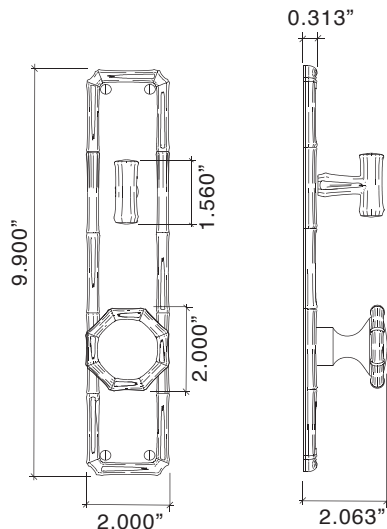

Bamboo Trim with Bamboo Knob 8805-200